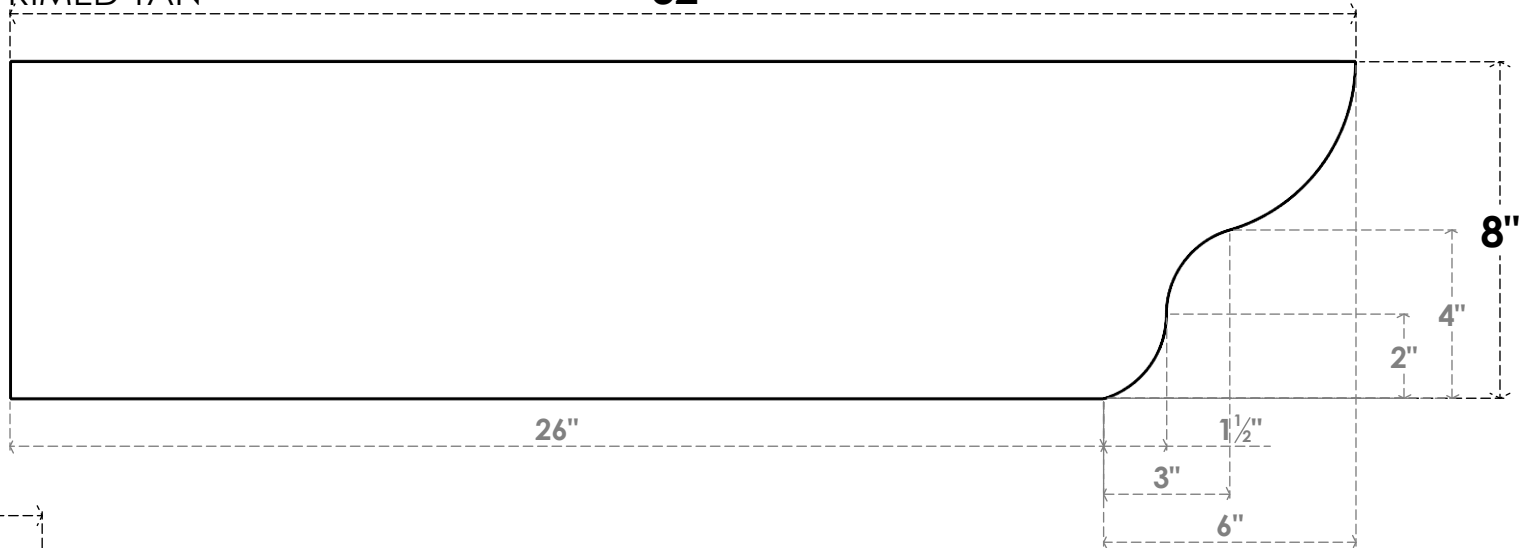

ITEM NUMBER: RFTURO040X08000X32000X008GRN00RCPR

4"W X 8"H X 32"L TIMBERTHANE ROUGH CEDAR GREENSBORO FAUX WOOD OPEN RAFTER TAIL, 8'L END, PRIMED TAN **32"**

GENERATED DATE : 03/02/2023

EKENA MILLWORK
 2300 WEST MAIN ST.
 CLARKSVILLE, TX 75426
 TOLL FREE: 866-607-0453
 WWW.EKENAMILLWORK.COM

NOTES

1. INSTALLATION TO BE COMPLETED IN ACCORDANCE WITH MANUFACTURER'S SPECIFICATIONS.
2. DRAWING MAY NOT BE TO SCALE
3. THIS DRAWING IS INTENDED FOR DESIGN AND PLANNING PURPOSES ONLY.
4. ALL INFORMATION CONTAINED HEREIN WAS CURRENT AT THE TIME OF DEVELOPMENT BUT MUST BE REVIEWED AND APPROVED BY THE PRODUCT MANUFACTURER TO BE CONSIDERED ACCURATE.
5. TIMBERTHANE ARCHITECTURAL PRODUCTS ARE MADE FROM HIGH DENSITY URETHANE AND COME FACTORY PRIMED