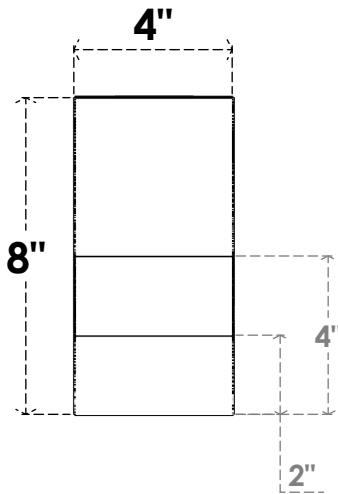

ITEM NUMBER: RFTURO040X08000X32000X008GRN00RCPR

4"W X 8"H X 32"L TIMBERTHANE ROUGH CEDAR GREENSBORO FAUX WOOD OPEN RAFTER TAIL, 8'L END, PRIMED TAN **32"**

GENERATED DATE : 03/02/2023

EKENA MILLWORK
 2300 WEST MAIN ST.
 CLARKSVILLE, TX 75426
 TOLL FREE: 866-607-0453
 WWW.EKENAMILLWORK.COM

NOTES

1. INSTALLATION TO BE COMPLETED IN ACCORDANCE WITH MANUFACTURER'S SPECIFICATIONS.
2. DRAWING MAY NOT BE TO SCALE
3. THIS DRAWING IS INTENDED FOR DESIGN AND PLANNING PURPOSES ONLY.
4. ALL INFORMATION CONTAINED HEREIN WAS CURRENT AT THE TIME OF DEVELOPMENT BUT MUST BE REVIEWED AND APPROVED BY THE PRODUCT MANUFACTURER TO BE CONSIDERED ACCURATE.
5. TIMBERTHANE ARCHITECTURAL PRODUCTS ARE MADE FROM HIGH DENSITY URETHANE AND COME FACTORY PRIMED